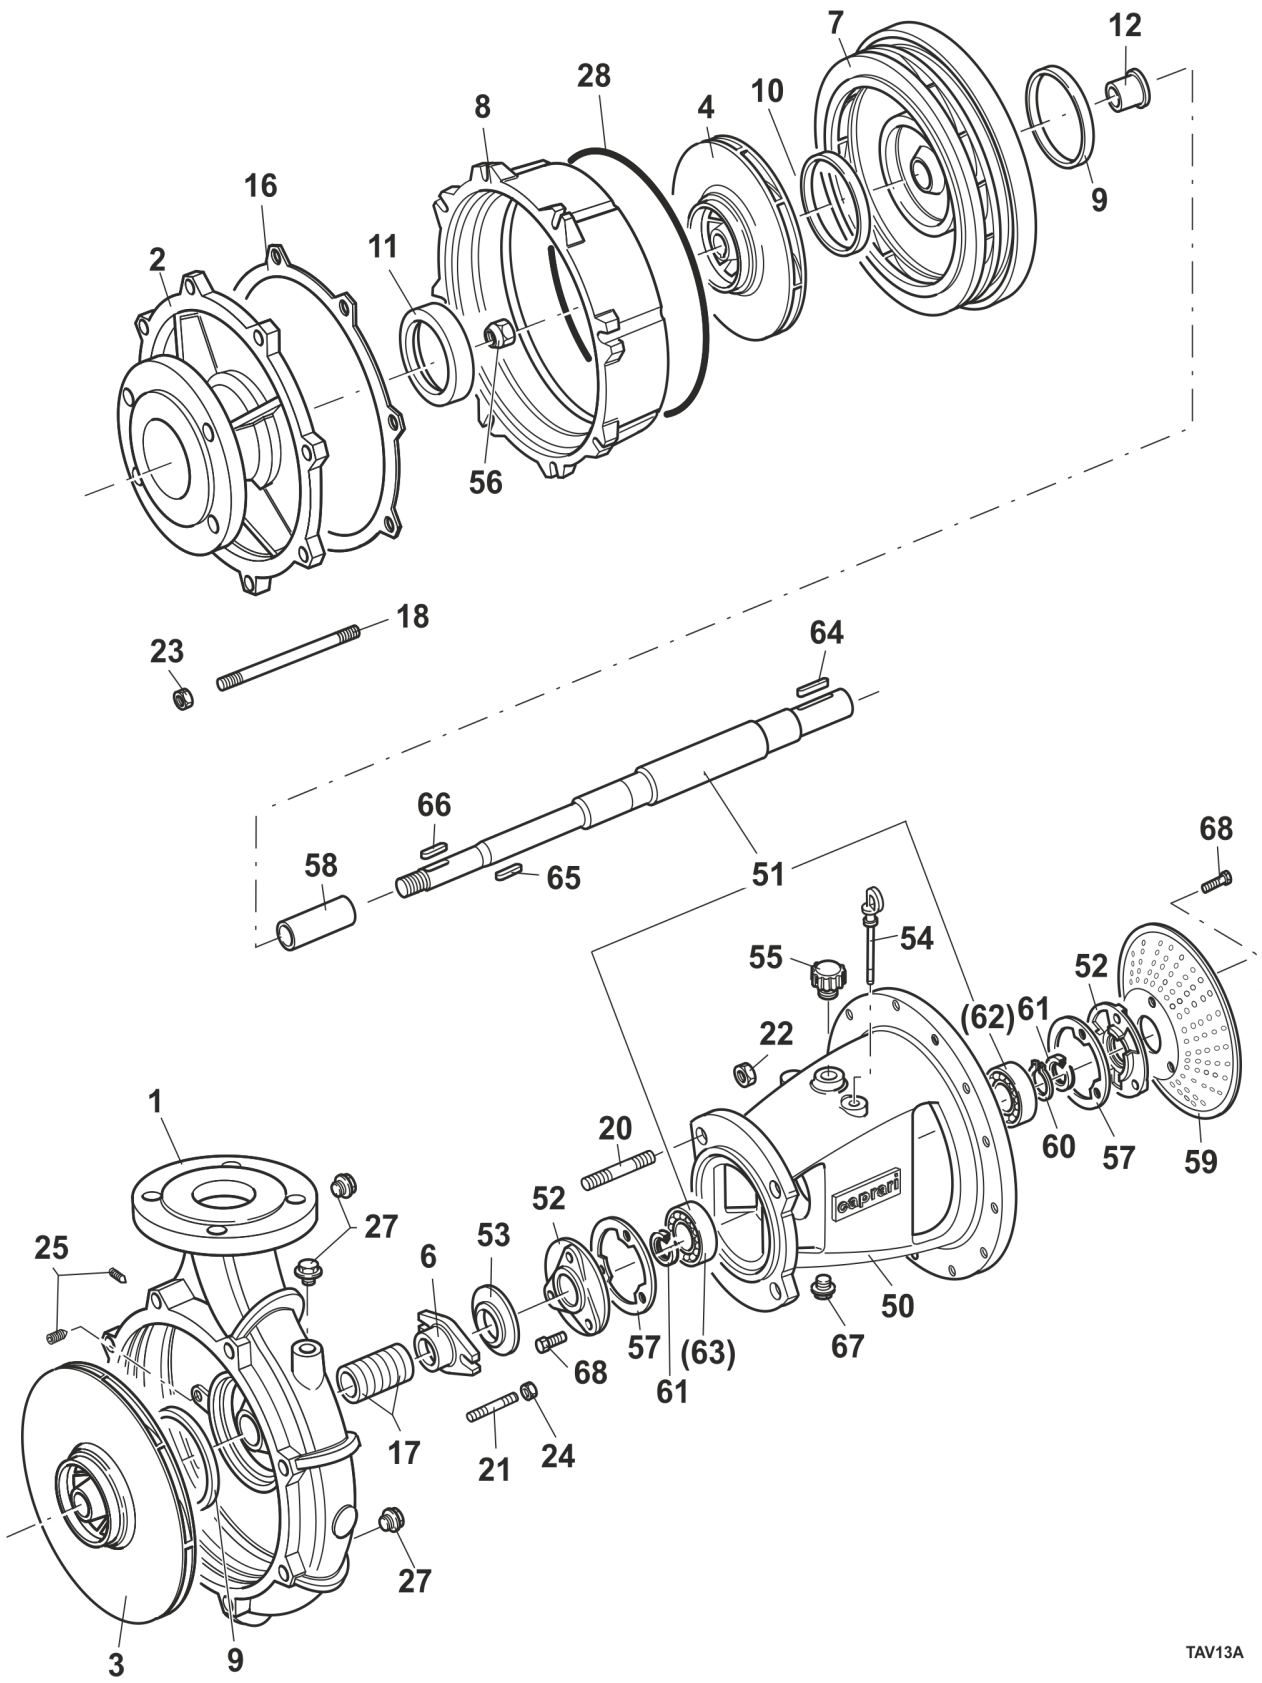

781025 - MEC-MG100/2A HORIZONTAL PUMP

COMPONENTS LIST

Pos.	Code	Serial N°	Description	Qty
1	400103	MEC100/420-1	DELIVERY CASING	1 PZ
2	400400	MEC100/420-3	SUCTION COVER	1 PZ
3	401089	MEC100MG/420-5A	IMPELLER D.420	1 PZ
4	401090	MEC100MG/331-5A	IMPELLER D.330	1 PZ
6	410634	MEC100/420-8	STUFFING BOX	1 PZ
7	430388	MECM100-73	DIFFUSER	1 PZ
8	430391	MECM125-74	STAGE CASING	1 PZ
9	440540	MEC100/420-165A	WEAR RING	2 PZ
10	440540	MEC100/420-165A	WEAR RING	1 PZ
11	440541	MEC100/420-165B	WEAR RING	1 PZ
12	410717	MECM100-10	SPACER SLEEVE	1 PZ
16	330738	MEC125/420-141	GASKET FOR SUCTION COVER	2 PZ
17	330346	MEC100/420-33	PACKING	7 PZ
18	300613	PS01096	SPECIAL STUD M16X164	12 PZ
20	300380	PN0721	STUD M20(6G/6G)X45 UNI 5909-5.8	4 PZ
21	300398	PN02011	STUD M12(6G/6G)X65 UNI5909	2 PZ
22	310034	DN0723	NUT M20 UNI 5588-6S	4 PZ
23	310031	DN0724	NUT M16 UNI 5588-6S	12 PZ
24	310203	DN01435	NUT M12 UNI5588-A2	2 PZ
25	300760	GC0726	DOWEL M14X16 UNI 5923-12.9	2 PZ
27	310714	TF01304	PLUG 3/8"GAS CONICAL (AFL N.290/292)	3 PZ
28	330471	OR0897	OR SEAL 430,66X3,53 OR41700(AP)	1 PZ
50	420306	MECMG100-32	LANTERN BRACKET	1 PZ
51	411156	MEC100MG/2-1007	PUMP SHAFT + CSN L.689	1 PZ
60	310524	AE0390	CIRCLIP 45 UNI 7435 FOR SHAFT	1 PZ
62	350115	CSN0851	BEARING 3309/C3 (N.12 BALLS)	1 PZ
63	350128	CSN02220	BEARING NJ309	1 PZ
52	410673	MEC4A-9	BEARING COVER	2 PZ
53	310837	MEC100/420-18	DEFLECTOR	1 PZ
54	310828	MECMG-26	OIL DIPSTICK	1 PZ
55	310743	MEC1A-28	OIL FILTER PLUG	1 PZ
56	330134	DS02311	NON-STANDARD NUT M27X2X22.5 UNI7474	1 PZ
57	330826	MEC4A-146	GASKET FOR FLANGE	2 PZ
58	410863	MEC4AU-220	SHAFT SPACER SLEEVE	1 PZ
59	460364	MECMG80/100-240	PTO SHAFT GUARD	1 PZ
61	330276	AT0213	SEAL RING 45x65x10	2 PZ
64	310981	LCH02551	FEATHER KEY A14X9X80 UNI6604-C50	1 PZ
65	310982	LCH02552	FEATHER KEY A10X8X40 UNI6604-C50	1 PZ
66	310982	LCH02552	FEATHER KEY A10X8X40 UNI6604-C50	1 PZ
67	310714	TF01304	PLUG 3/8"GAS CONICAL (AFL N.290/292)	1 PZ
68	300080	VTE0119	SCREW M10X25 UNI5739-8.8	6 PZ
71	300206	VTT02591	SCREW M6X10 UNI 5931-8.8	2 PZ